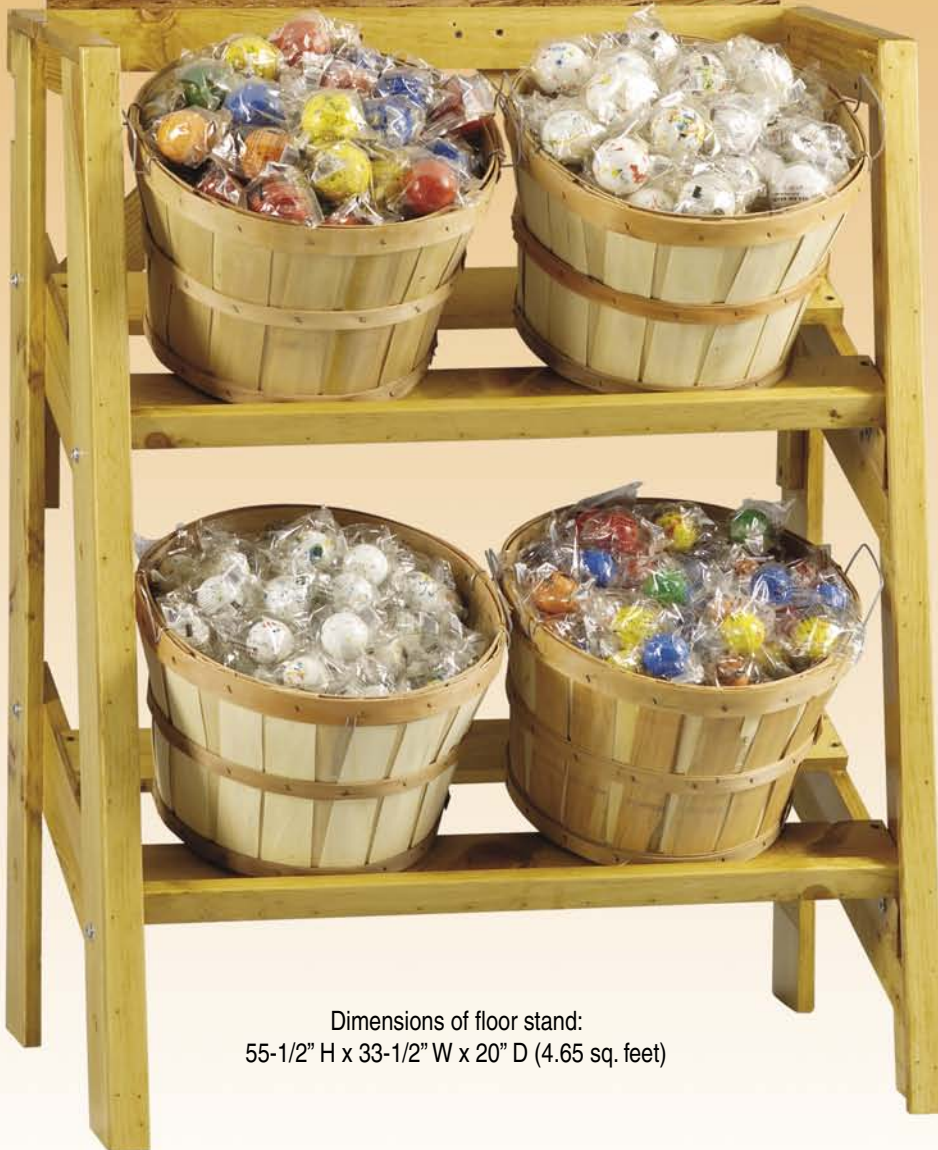

JAWBREAKER

Layer upon layer of lickin' good candy

Floor Display Intro Deal #00400

- 1 basket 110ct Monster 2.25" Jawbreaker white speckled
- 1 basket 110ct Monster 2.25" Jawbreaker colored
- 1 basket 130ct Giant 1.75" Jawbreaker white speckled
- 1 basket 130ct Giant 1.75" Jawbreaker colored
- 1 wooden display
- 1 header sign (your choice, Traditional Jawbreaker or Jawbreaker Galaxy)

FREE GOODS INCLUDED TO OFFSET DISPLAY COST

Dimensions of floor stand:
55-1/2" H x 33-1/2" W x 20" D (4.65 sq. feet)

ALSO AVAILABLE WITH EDUCATIONAL BASED THEME

Pennsylvania Dutch Candies™

The Warrell Corporation