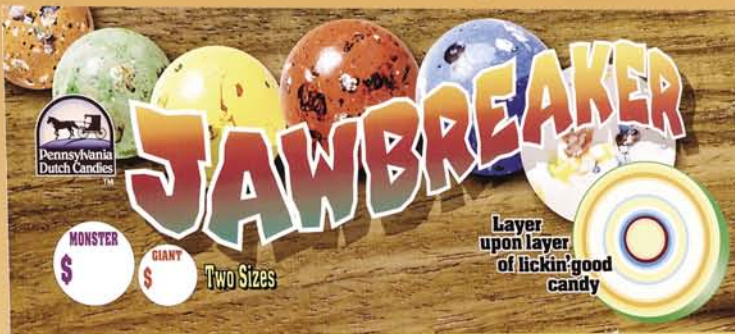

JAWBREAKER

Layer upon layer of lickin' good candy

Floor Display Intro Deal #00400

- 1 basket 110ct Monster 2.25" Jawbreaker white speckled
- 1 basket 110ct Monster 2.25" Jawbreaker colored
- 1 basket 130ct Giant 1.75" Jawbreaker white speckled
- 1 basket 130ct Giant 1.75" Jawbreaker colored
- 1 wooden display
- 1 header sign (your choice, Traditional Jawbreaker or Jawbreaker Galaxy)

FREE GOODS INCLUDED TO OFFSET DISPLAY COST

Dimensions of floor stand:
55-1/2" H x 33-1/2" W x 20" D (4.65 sq. feet)

ALSO AVAILABLE WITH EDUCATIONAL BASED THEME

Pennsylvania Dutch Candies™

The Warrell Corporation